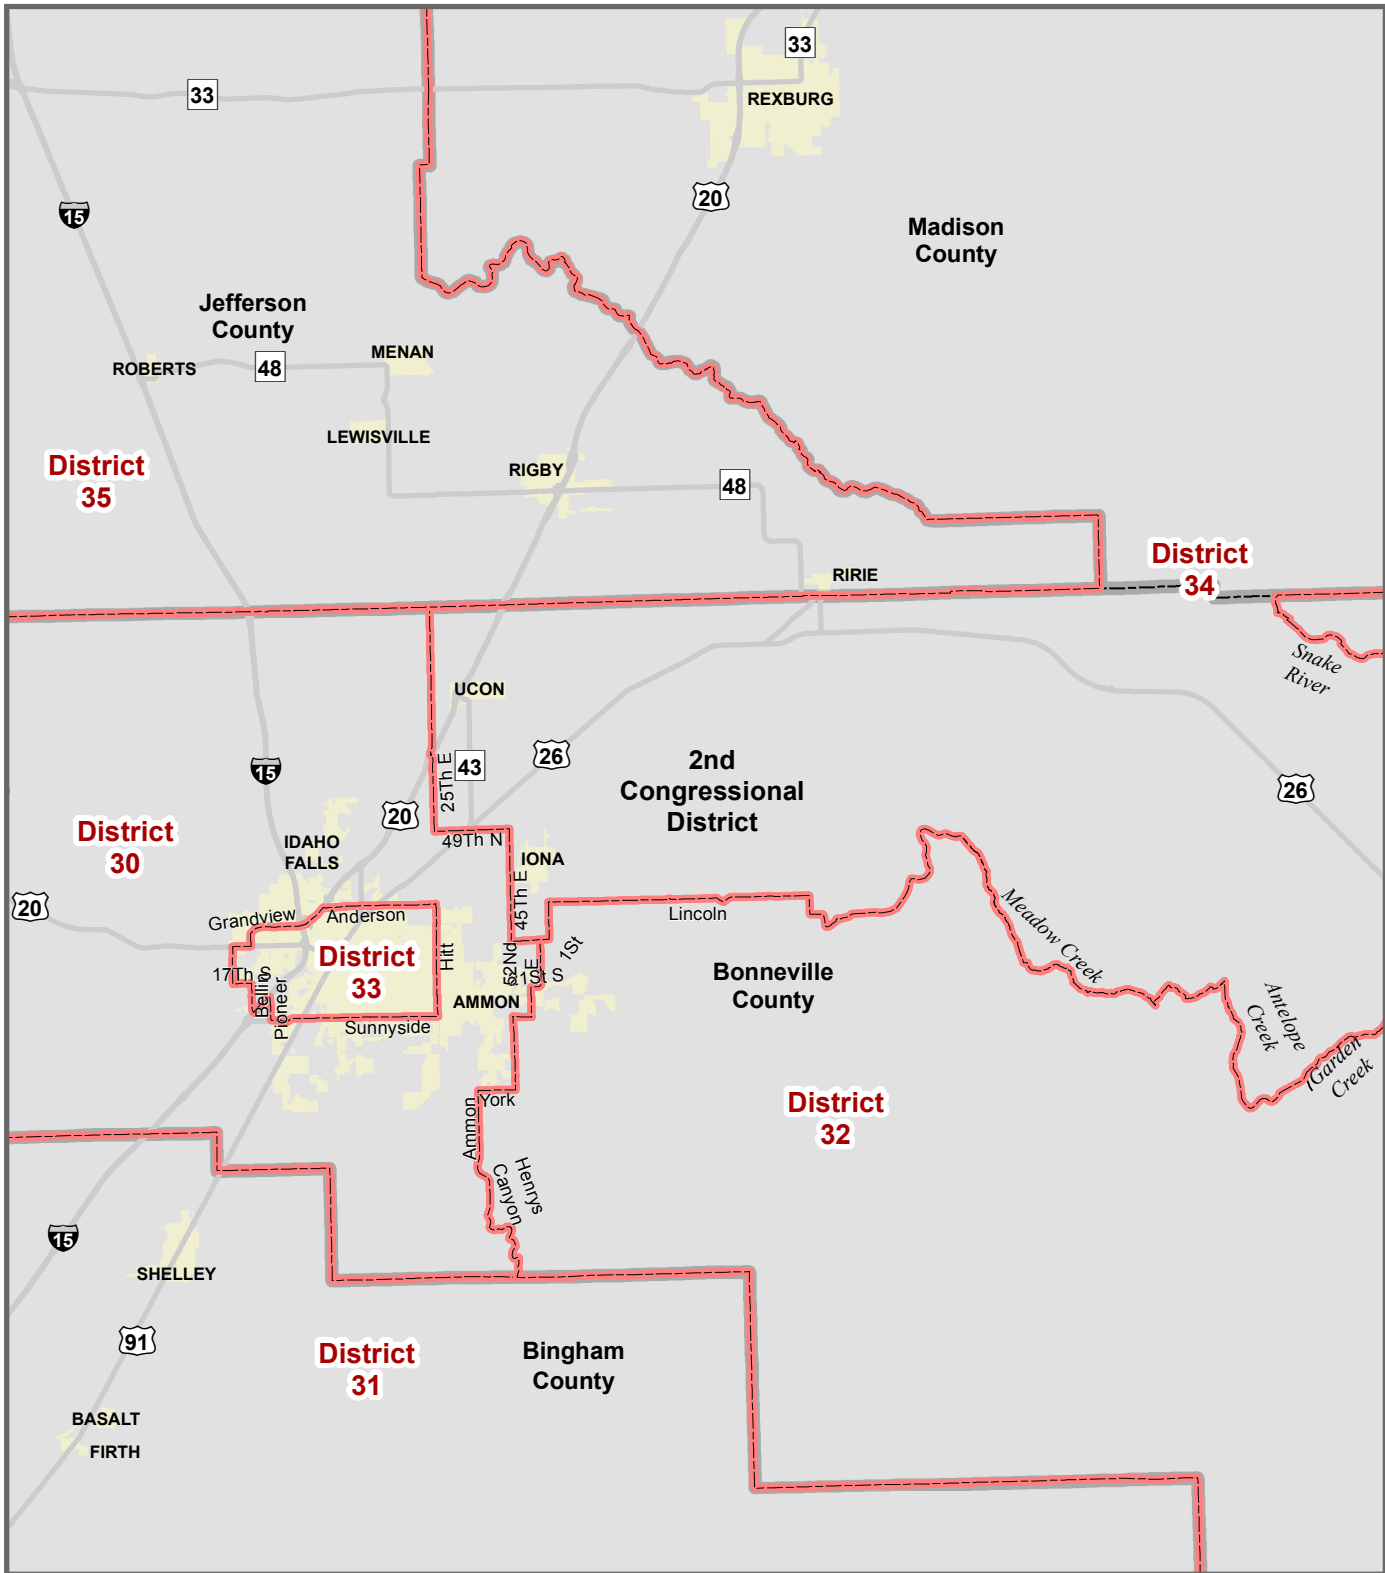

2nd Congressional District

District 20

District 17

District 13

District 21

District 11

1st Congressional District

District 22

District 18

District 23

Payette County

Gem County

Boise County

MIDDLETON

STAR

EAGLE

CALDWELL

MERIDIAN

GARDEN CITY

NAMPA

Ada County

BOISE

Lake Lowell

KUNA

Elmore County

Owyhee County

MELBA

2

Legend

- State Legislative District Boundary
- 1st Congressional District
- 2nd Congressional District
- City
- County Boundary

3

Legend