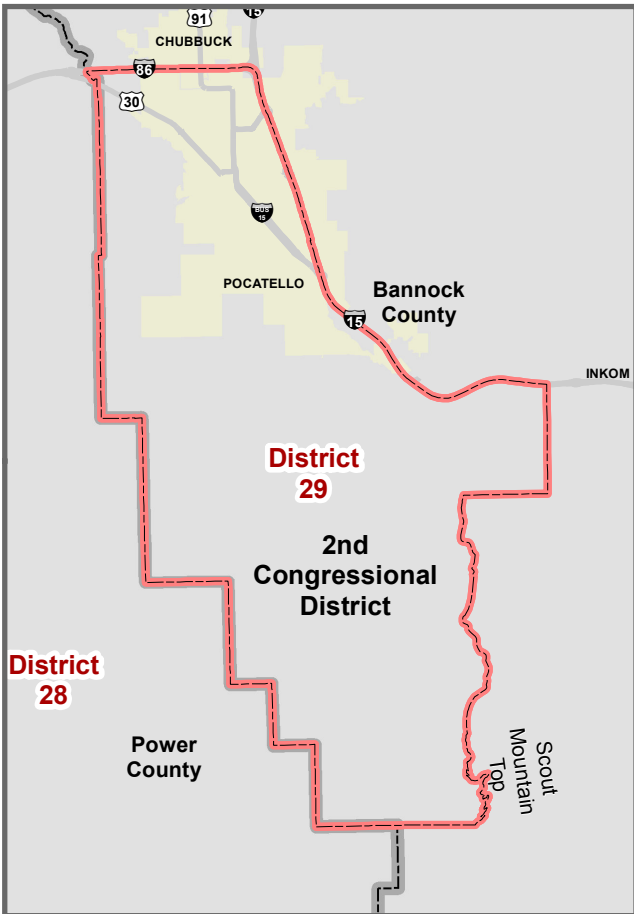

2nd Congressional District

District 20

District 17

District 13

District 21

District 11

1st Congressional District

District 22

District 18

District 23

Payette County

Gem County

Boise County

MIDDLETON

STAR

EAGLE

CALDWELL

MERIDIAN

GARDEN CITY

NAMPA

Ada County

BOISE

Lake Lowell

KUNA

Elmore County

Owyhee County

MELBA

2

Legend

- State Legislative District Boundary
- 1st Congressional District
- 2nd Congressional District
- City
- County Boundary

3

Legend