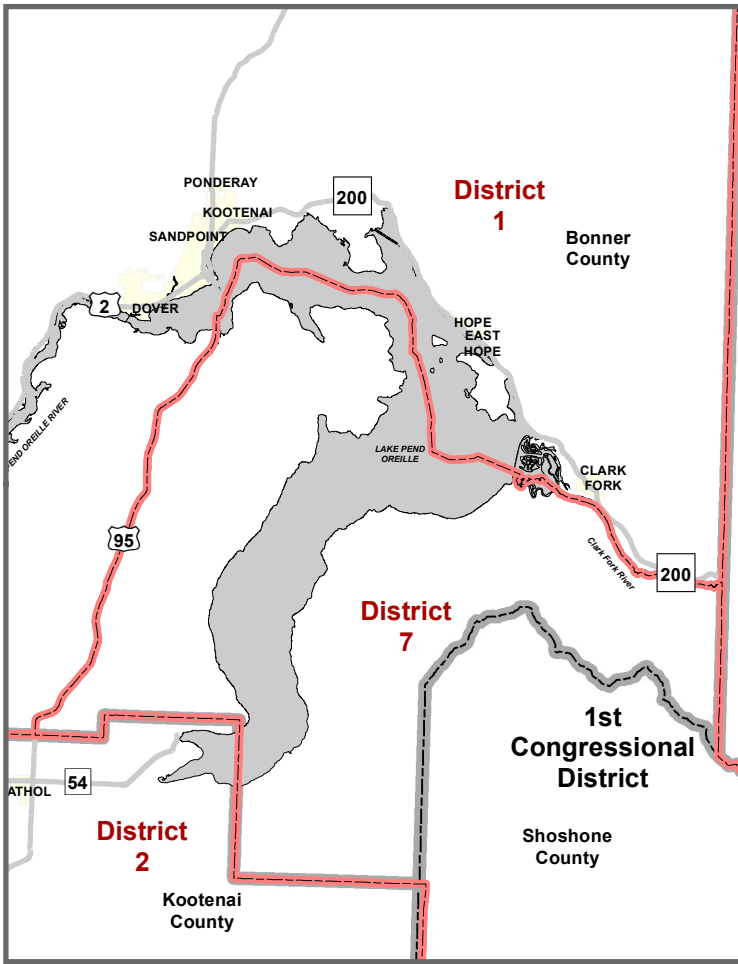

District 18

District 23

Payette County

Gem County

Boise County

MIDDLETON

STAR

EAGLE

CALDWELL

MERIDIAN

GARDEN CITY

NAMPA

Ada County

BOISE

Lake Lowell

KUNA

Elmore County

Owyhee County

MELBA

2

Legend

- State Legislative District Boundary
- 1st Congressional District
- 2nd Congressional District
- City
- County Boundary

3

Legend

- State Legislative District Boundary
- 1st Congressional District
- 2nd Congressional District
- City
- County Boundary