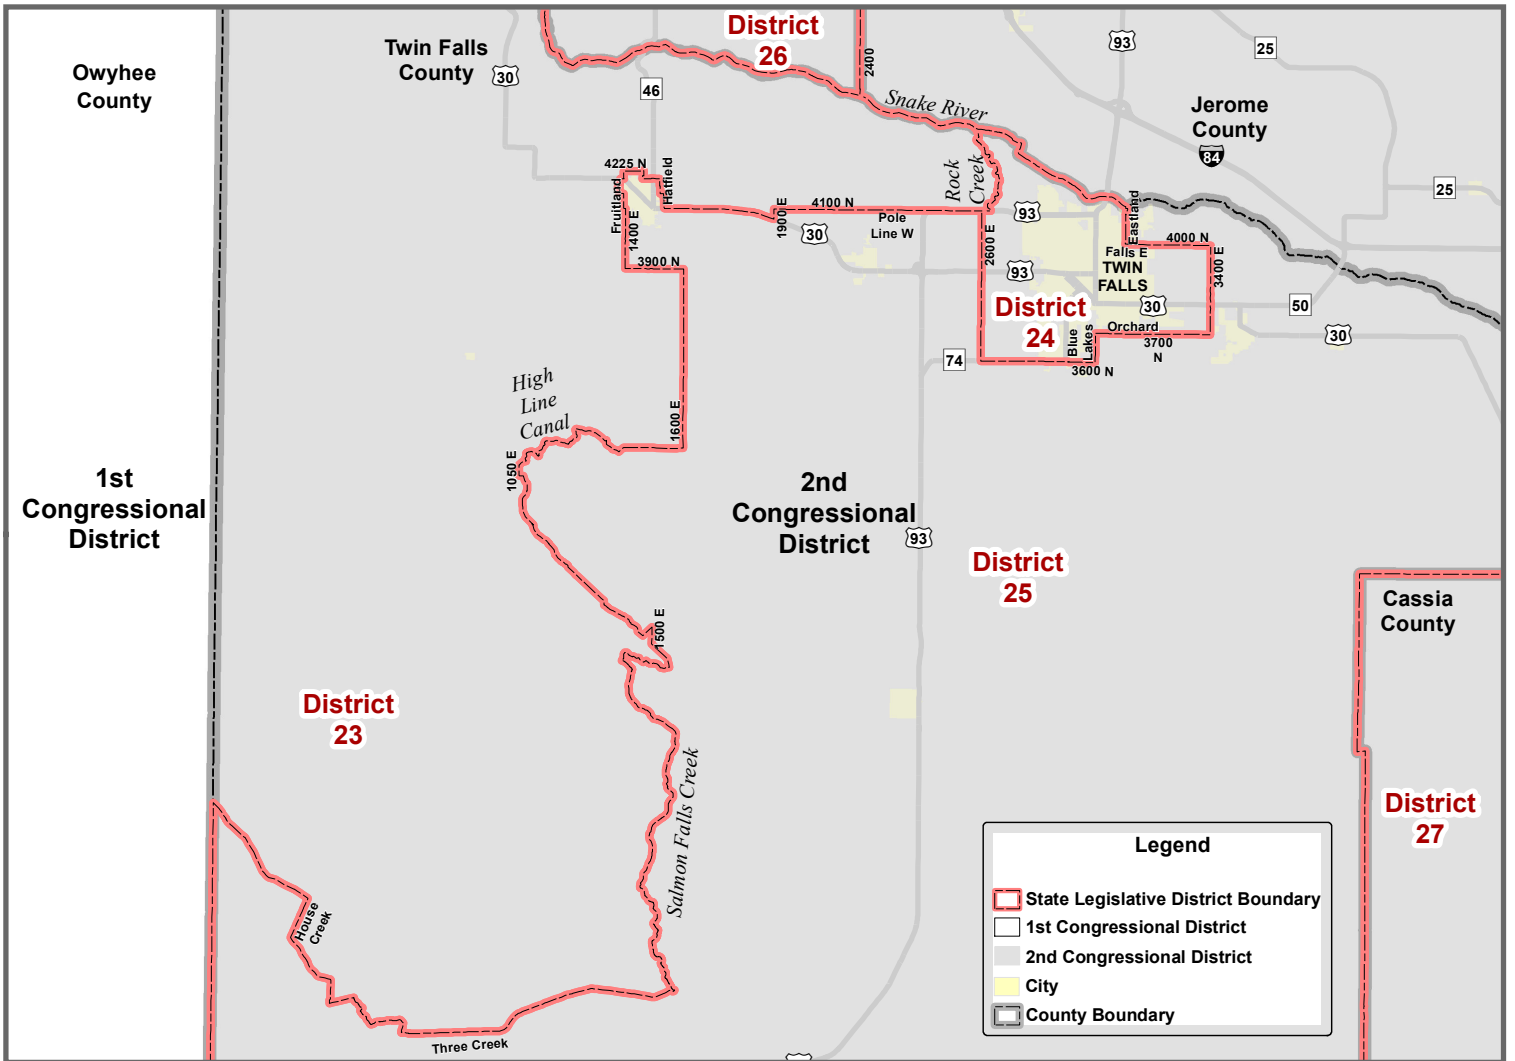

2nd Congressional District

District 20

District 17

District 13

District 21

District 11

1st Congressional District

District 22

CALDWELL

MERIDIAN

GARDEN CITY

NAMPA

Ada County

BOISE

Lake Lowell

KUNA

Elmore County

Owyhee County

MELBA

2

Legend

- State Legislative District Boundary
- 1st Congressional District
- 2nd Congressional District
- City
- County Boundary

3

Legend

- State Legislative District Boundary
- 1st Congressional District
- 2nd Congressional District
- City
- County Boundary