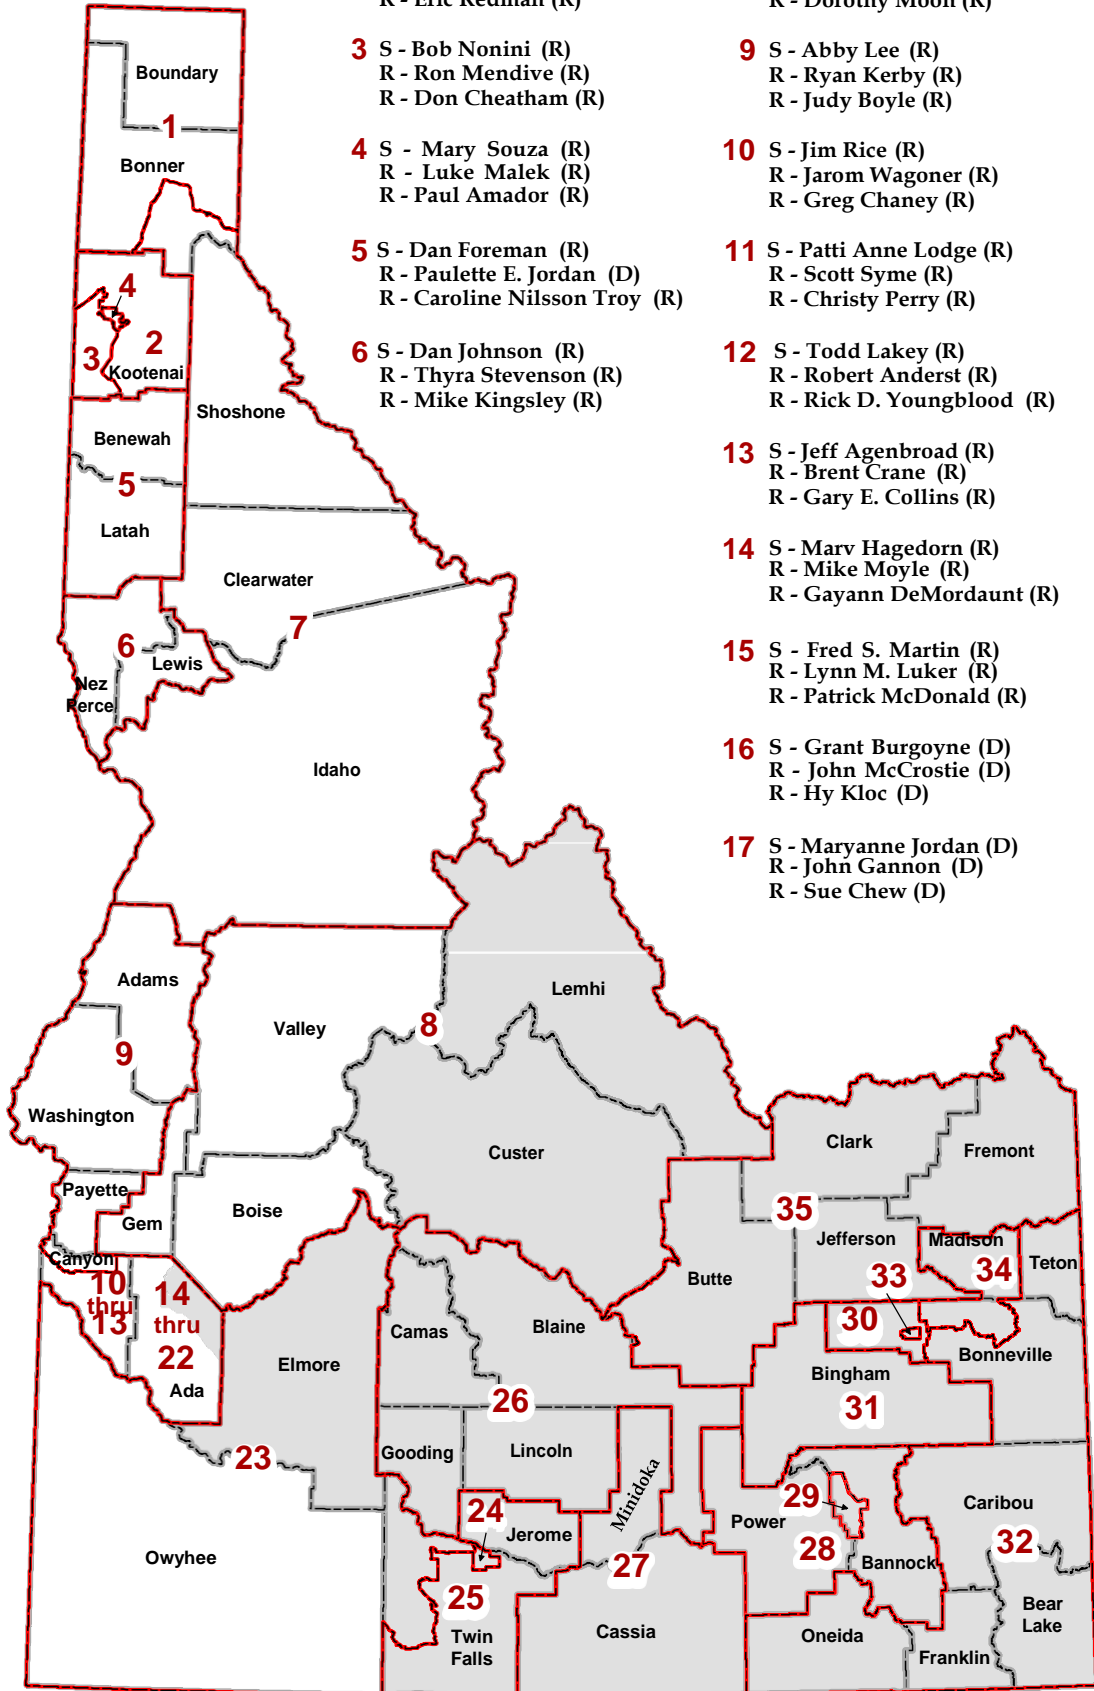

IDAHO STATE LEGISLATIVE MEMBERS

64th IDAHO STATE LEGISLATURE
SECOND REGULAR SESSION

SESSION BEGINS
JANUARY 8, 2018

Legend

- S - Senator
- R - Representative
- (D) Democrat
- (R) Republican
- State Legislative District Boundary
- State Legislative District Number
- 1st Congressional District
- 2nd Congressional District
- County Boundary

District 9

District 8

District 14

District 10

District 19

District 12

District 15

District 16

2nd Congressional District

District 20

District 17

District 13

District 21

District 11

1st Congressional District

District 22

- State Legislative District Boundary
- 1st Congressional District
- 2nd Congressional District
- City
- County Boundary