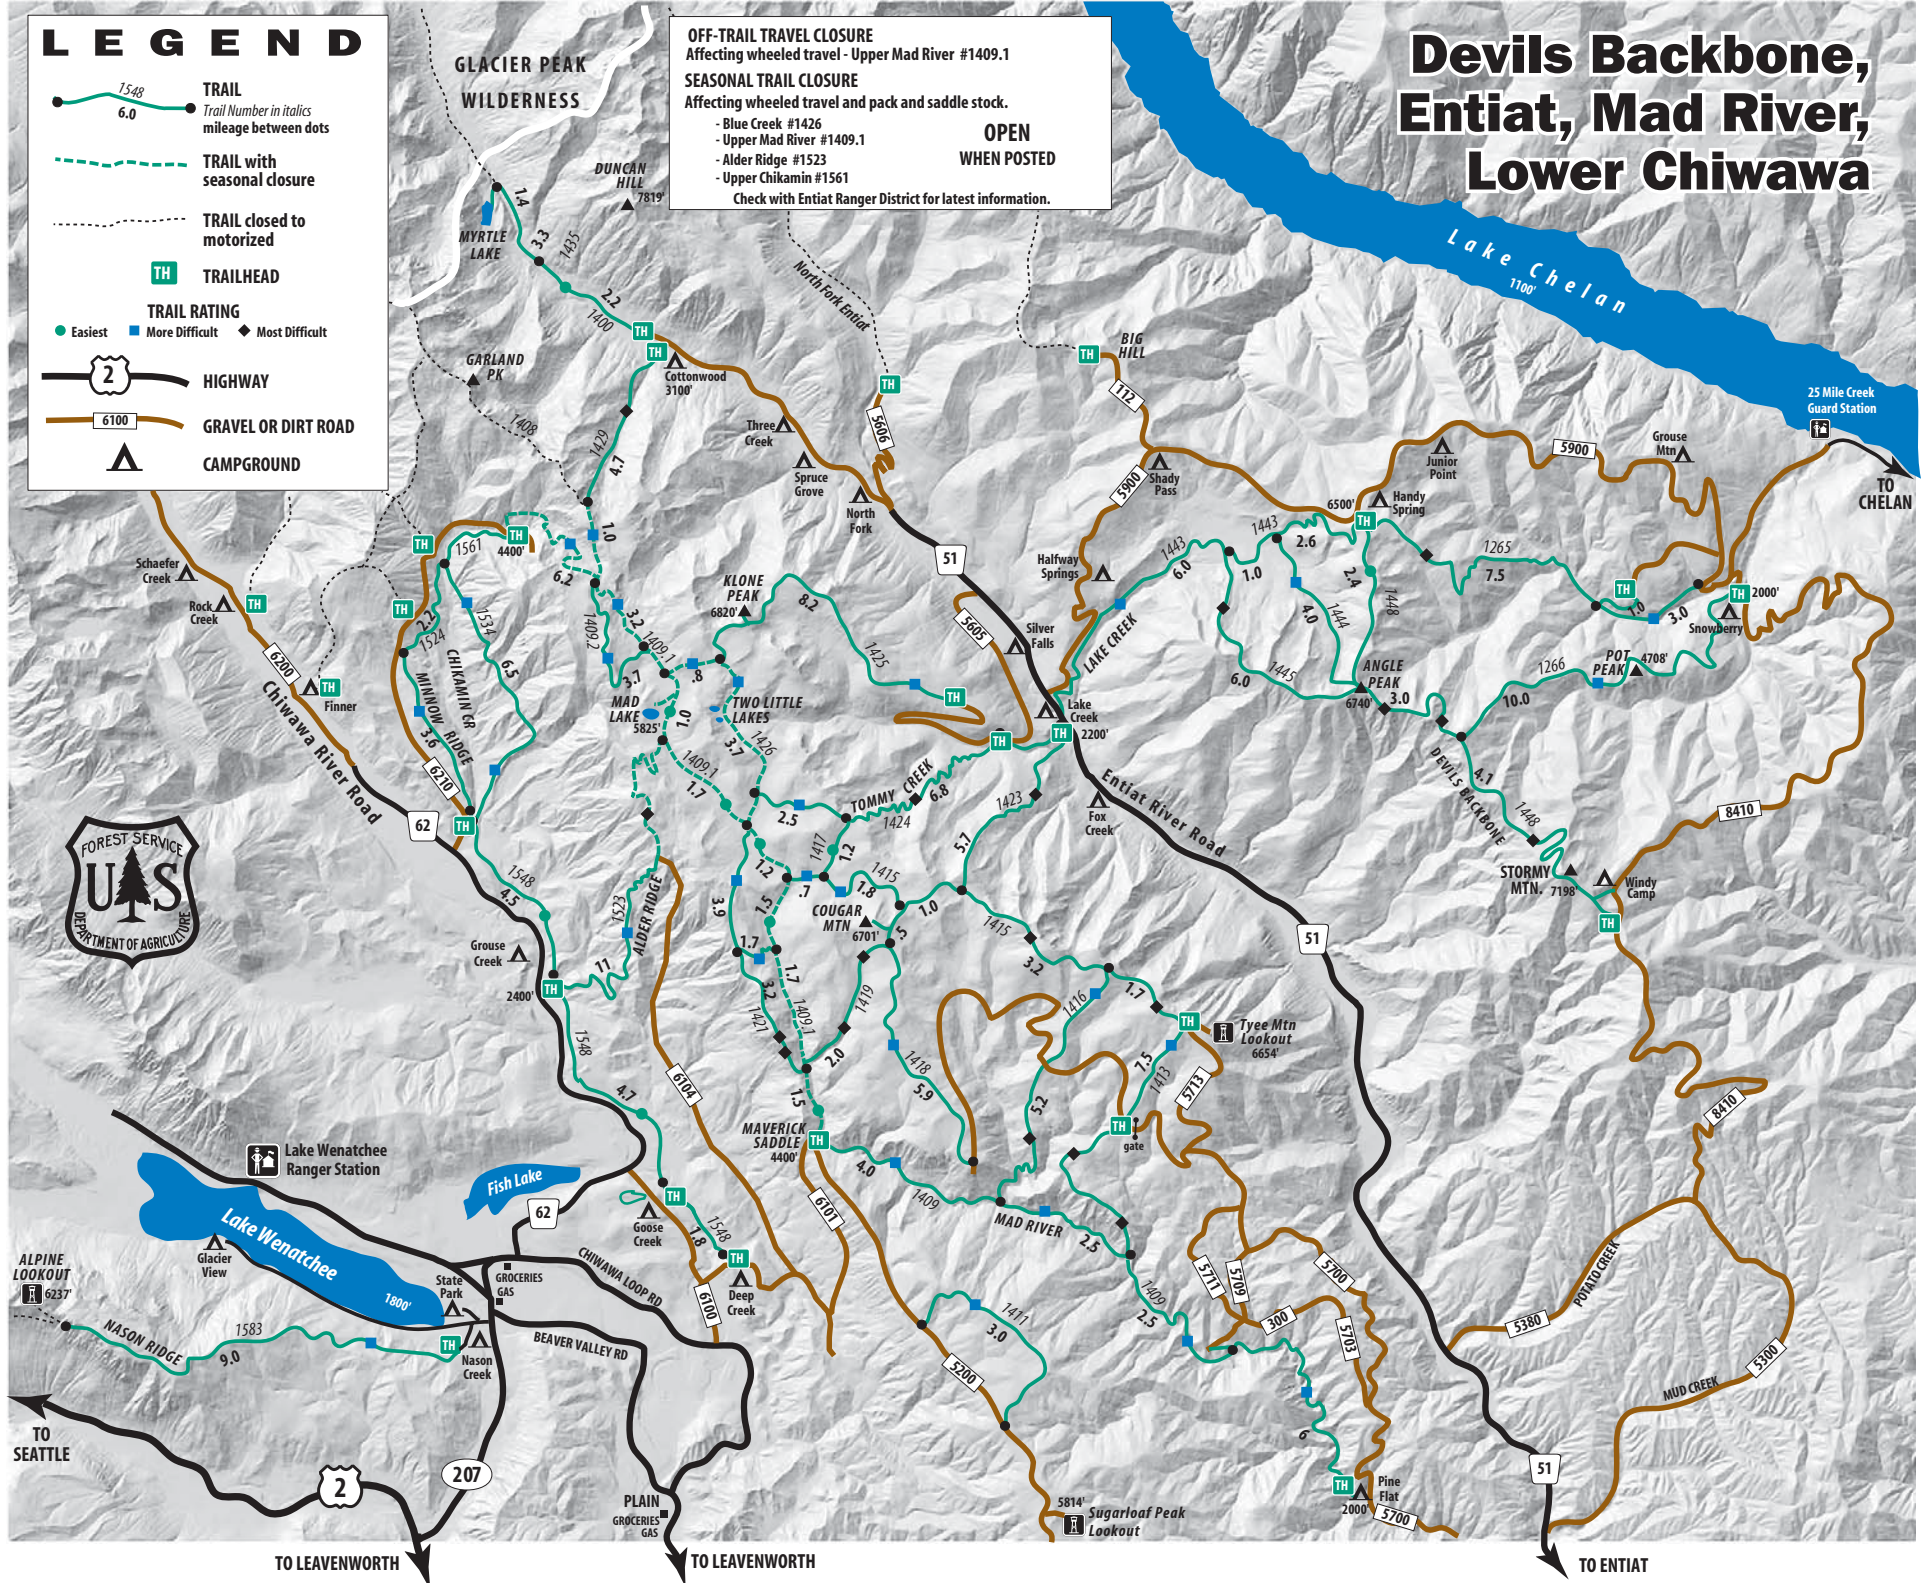

LEGEND

- TRAIL**
Trail Number in *italics*
mileage between dots
- TRAIL with seasonal closure**
- TRAIL closed to motorized**
- TRAILHEAD**
- TRAIL RATING**
 - Easiest
 - More Difficult
 - Most Difficult
- HIGHWAY**
- GRAVEL OR DIRT ROAD**
- CAMPGROUND**

OFF-TRAIL TRAVEL CLOSURE
Affecting wheeled travel - Upper Mad River #1409.1

SEASONAL TRAIL CLOSURE
Affecting wheeled travel and pack and saddle stock.

- Blue Creek #1426
- Upper Mad River #1409.1
- Alder Ridge #1523
- Upper Chikamin #1561

OPEN WHEN POSTED

Check with Entiat Ranger District for latest information.

Devils Backbone, Entiat, Mad River, Lower Chiwawa

TO LEAVENWORTH

TO LEAVENWORTH

TO ENTIAT